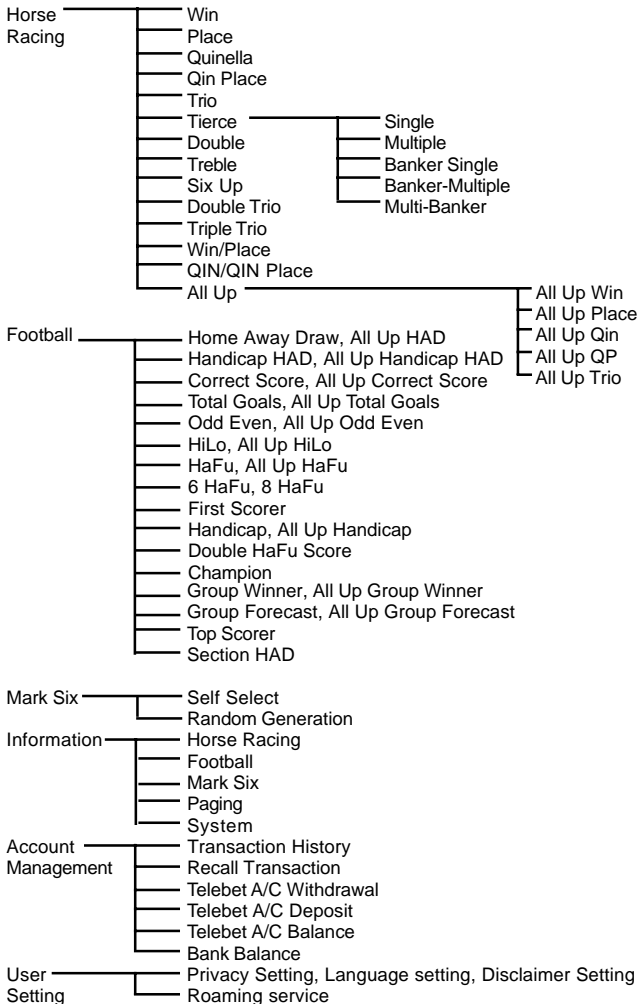

1. Service Structure

2. User Reminder

- Telecom Digital Data Limited does not guarantee messages will arrive at the Hong Kong Jockey Club. Neither Telecom Digital Data Limited nor the Hong Kong Jockey Club shall be responsible for any failure or disruption of this service or any loss or damage resulting therefrom. All transmitted transactions are subject to the Betting Rules of the Hong Kong Jockey Club and / or the Football Betting Rules of HKJC Football Betting Limited and/ or the Lotteries Rules of HKJC Lotteries Limited and / or Customer Input Terminal Conditions of use. Copies of the Rules are available on request at HKJC headquarters and any Off-Course Betting Branch.

- The issue and usage of MangoSports is subject to the terms and conditions of the Customer Service Agreement between Telecom Digital Data Limited and the user.

- A tamper detection system is installed in the MangoSports, the device will be permanently damaged if the case is forced to open.

MangoSports PIN

The six-digit exclusive PIN (Personal Identification Number) will be generated by the Hong Kong Jockey Club (HKJC) for every successful application. The PIN is used to verify the identity of the user when accessing the HKJC betting service or Telebet account management via MangoSports. The MangoSports PIN is different from your Telebet Security Code (which is used to access your Telebet account via an operator or Multi-Purpose Terminal in the Off-Course Betting Branch). You must take your MangoSports to an Interactive Services Centre of the HKJC for new PIN generation if you lose your MangoSports PIN.

Usage Boundary

- Service is available in the territory of the Hong Kong SAR
- Service is permitted on the race courses and Club facilities of the HKJC
- Service is restricted to the registered MangoSports account holder who is also a Telebet account holder.

Important notes on sending bets

After sending the stored bets, the user must wait for the reply from the HKJC to confirm the bets were accepted before continuing. If no reply message has been received from the HKJC after sending the transaction request, the transaction will be regarded as an unsuccessful transaction. To check the status of previous bets, please use the "Recall Transaction" function or call HKJC Interactive Services Hotline 1880.