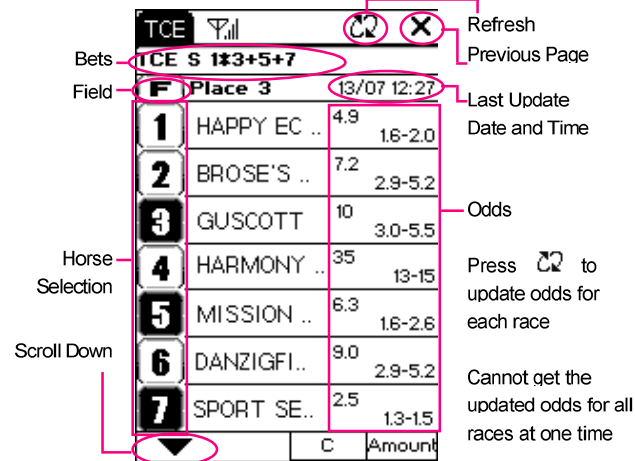

Maintenance

1. Keep the MangoSports clean and dry
2. Use only the supplied stylus to touch the LCD screen
3. Avoid direct sun light, rain or moisture
4. Do not drop or throw the MangoSports
5. Never turn off MangoSports when transmitting or receiving data

Functional Icons

Signal		NO SVC	Out of signal coverage, extending the antenna
Strength			Weak signal
			Strongest signal
Battery meter			Problem on modem, need repair
		OFF	Modem off, turn on in the "Function" menu
			Weak power
			Needs recharging
			Battery meter in 3 levels

Services

Press the related icons in the main menu to start the services provided by the HKJC and Mango Limited:

- Horse Racing
- Information
- Football
- Account Management
- Mark Six
- Setting

Main Menu