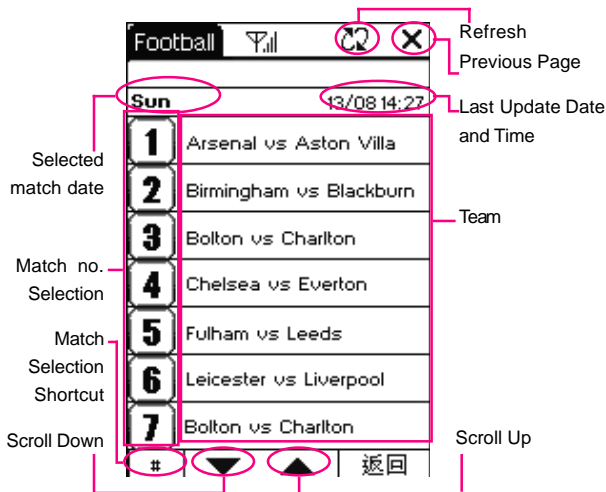

Main Menu

3. Betting Services (provided by HKJC)

Main Menu

Your may select Horse Racing, Football and Mark Six

Disclaimer

This disclaimer will display every time when you enter HKJC betting services.

Press **Down** to read the whole disclaimer. If you want to turn off the disclaimer, please refer to page 62, "Disclaimer Setting".

Press **OK** to continue and start betting services