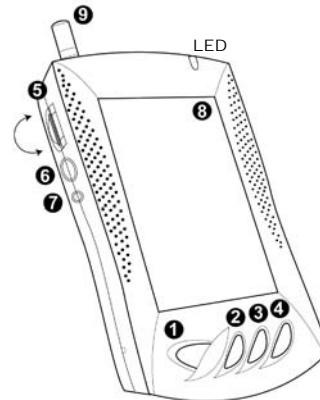

Loss of MangoSports

Please call Telecom Digital immediately (7777 1881) if you lose your MangoSports. User also need to call the HKJC Interactive Services Hotline 1880 to report the loss and terminate the MangoSports betting service immediately.

Customer Services

Please call HKJC Interactive Service Hotline 1880 for all Telebet Account issues. For the operation of MangoSports, please call Telecom Digital customer service hotline (7777 1881) or visit www.mango.cc. Please provide the CIT number and MAN number during your enquiry.

Specifications

Main	MPU	32-Bit RISC Processor
	Memory	8Mbyte FLASH / 8Mbyte SDRAM
	Display	Touch Screen, 160x240 dot FSTN (16-Gray level) with EL-backlight
	Input	Stylus, on-screen keyboard, hand-writing recognition
	Size	68 (W) x 106 (H) x 19(D) mm
	Weight	154g
Power	Battery	Rechargeable Li-Polymer 1800mAh 2 days average usage, 60 days standby

Battery Charging

To charge the battery, connect the cradle to AC power supply using the adapter provided and place the MangoSports in its cradle. Please turn on the MangoSports during charging. When charging, the red LED is lit. After fully charge, the green LED is lit. The normal time for full charge is 3 hours.

MangoSports Introduction

- ❶ - Power / Backlight Button
  press and hold for 5 seconds to power on/off, press shortly for backlight on/off
- ❷ - Main Menu Button
- ❸ - Favorite Shortcut Button
- ❹ - Lookup Shortcut Button
- ❺ - Trackwheel Key
  Scrolls a page up / down, or press it to execute a function
- ❻ - ESC
- ❼ - RESET
  Reset the MangoSports
- ❽ - LCD Screen
- ❾ - Antenna

Indication of the LED (charging status):

Color	Status
Red	Charging
Red (Blink)	Signal receiving problem
Green	Charge completed
Green (Blink)	Normal
Yellow	Receiving data