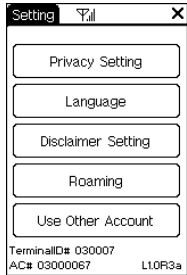

7. User Setting

User Setting Main Menu

Change settings for the MangoSports