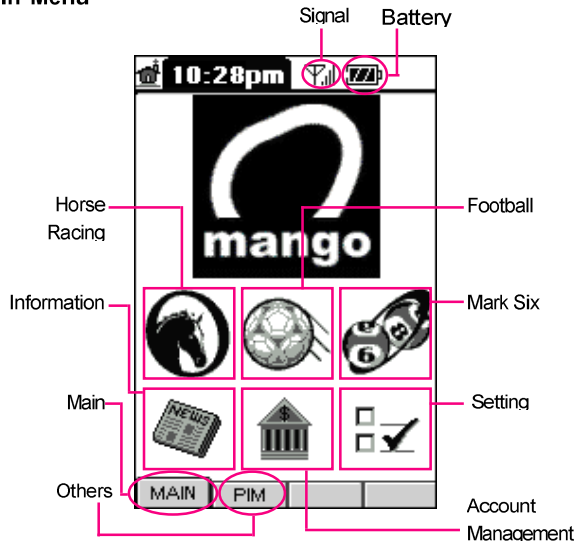

Maintenance

1. Keep the MangoSports clean and dry
2. Use only the supplied stylus to touch the LCD screen
3. Avoid direct sun light, rain or moisture
4. Do not drop or throw the MangoSports
5. Never turn off MangoSports when transmitting or receiving data

Functional Icons

Signal		NO SVC	Out of signal coverage, extending the antenna
Strength			Weak signal
			Strongest signal
Battery meter			Problem on modem, need repair
		OFF	Modem off, turn on in the "Function" menu
			Weak power
			Needs recharging
			Battery meter in 3 levels

Services

Press the related icons in the main menu to start the services provided by the HKJC and Mango Limited:

- Horse Racing
- Information
- Football
- Account Management
- Mark Six
- Setting

Main Menu